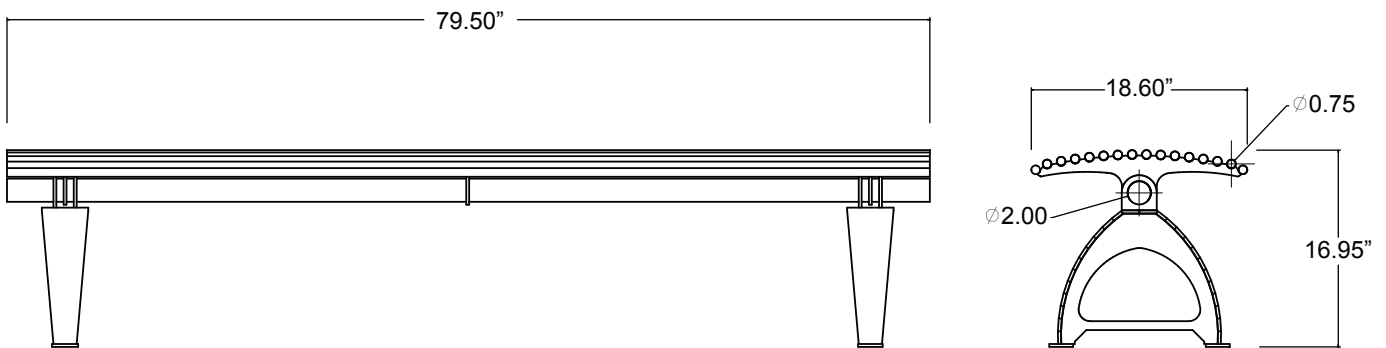

# Milano Panca EL - 012

- **Model:** EL - 012 S72"/P72"/A72"  
S80"/P80"/A80
- **Material:** A - Aluminum  
P - Zinc Plated Steel  
S - Stainless Steel
- **Finish:** Brushed stainless finish  
Or powder coated finish
- **Dimensions:** 17" (h) x 23" (w) x 72" (l)  
17" (h) x 23" (w) x 80" (l)
- **Weight:** Approximately 85 lbs.
- **Installation:** Bolted down or free standing