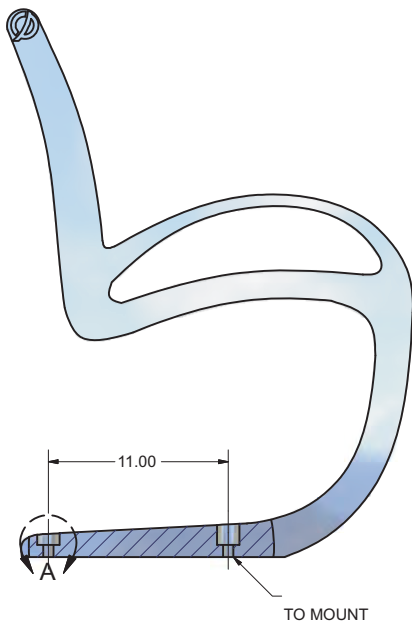

Avenue Bench

CA-225

Production Item Code: CA-225

Avenue Bench

CA-225

- **Model:** CA - 225
- **Material:** Seating: Plastic Lumber or Bamboo resin
Legs: Cast Aluminum
- **Finish:** Powder Coated Finish
- **Dimensions:** 33.6"(h) x 24.8"(w) x 76.5"(l)
- **Weight:** Approximately 120lbs.
- **Installation:** bolt down or free standing

Production Item Code: CA-225