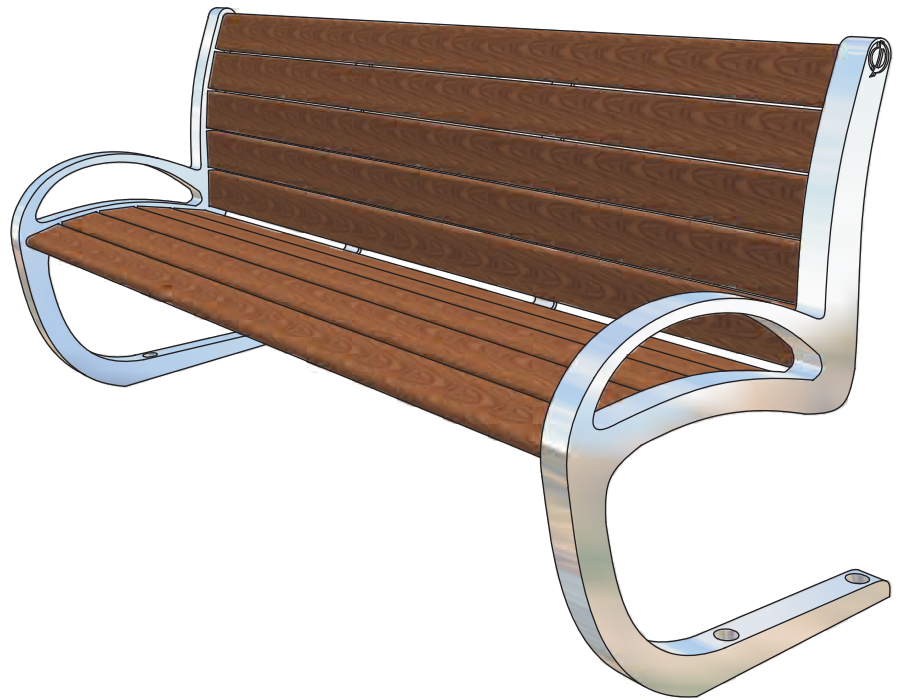

Avenue Bench

CA-225

Production Item Code: CA-225

Avenue Bench

CA-225

- **Model:** CA - 225
- **Material:** Seating: Plastic Lumber or Bamboo resin
Legs: Cast Aluminum
- **Finish:** Powder Coated Finish
- **Dimensions:** 33.6"(h) x 24.8"(w) x 76.5"(l)
- **Weight:** Approximately 120lbs.
- **Installation:** bolt down or free standing

Production Item Code: CA-225