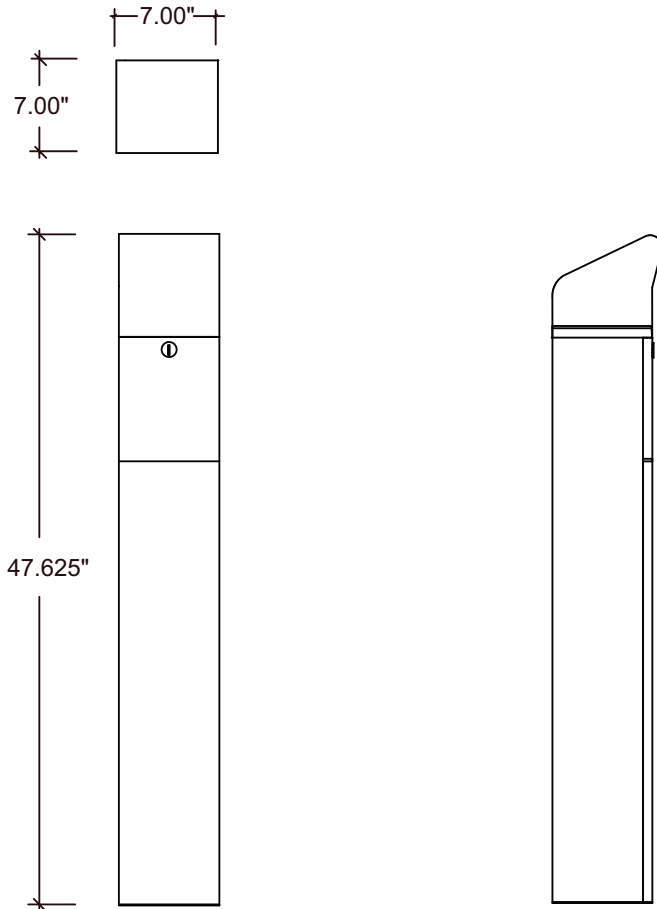

# Rialto Ashtray Receptacle EL - 024

- **Model:** EL - 024 S / P
- **Material:** S - Stainless Steel  
P - Zinc Plated Steel
- **Finish:** Brushed Stainless  
Or powder painted
- **Capacity:** 1.15litrebin(1,000butts)
- **BinDimensions:** 7"(d)x7"(w)x47.625"(h)approx.
- **AshBox:** 6"(d)x6"(w)x9"(h)approx.
- **Lock:** Keylockmechanismwithkey
- **Weight:** Approximately 18lbs.
- **Installation:** Floor mounted or bolted down