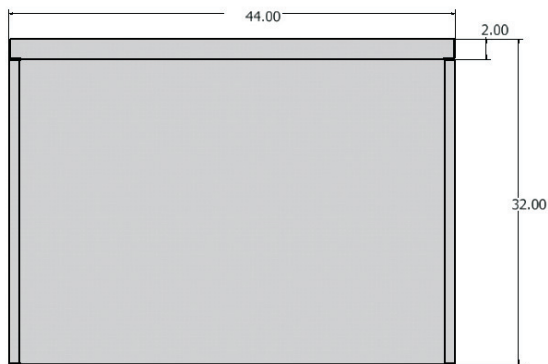

Top View

Front View

Isometric View

- **Model:** CA-306-S
- **Material:** 304 Stainless Steel
- **Liner:** Rigid plastic liner 115 L (30 US Gal)
- **Finish:** Brushed Stainless Steel
- **Dimensions:** 22"(d) x 44"(w) x 32"(h)
- **Openings:** 9" by 16" each stream
- **Lock:** No lock
- **Signage:** Stream Labels
- **Weight:** Approximately 100lbs.
- **Installation:** Non slip leveller glides