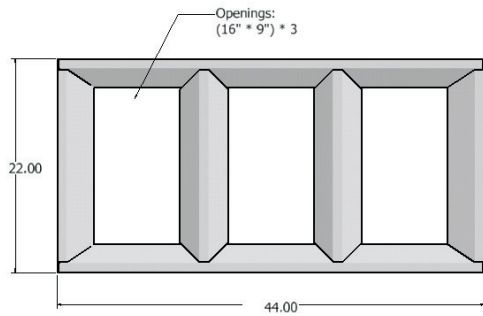

Top View

Front View

Isometric View

- **Model:** CA-306-S
- **Material:** 304 Stainless Steel
- **Liner:** Rigid plastic liner 115 L (30 US Gal)
- **Finish:** Brushed Stainless Steel
- **Dimensions:** 22"(d) x 44"(w) x 32"(h)
- **Openings:** 9" by 16" each stream
- **Lock:** No lock
- **Signage:** Stream Labels
- **Weight:** Approximately 100lbs.
- **Installation:** Non slip leveller glides