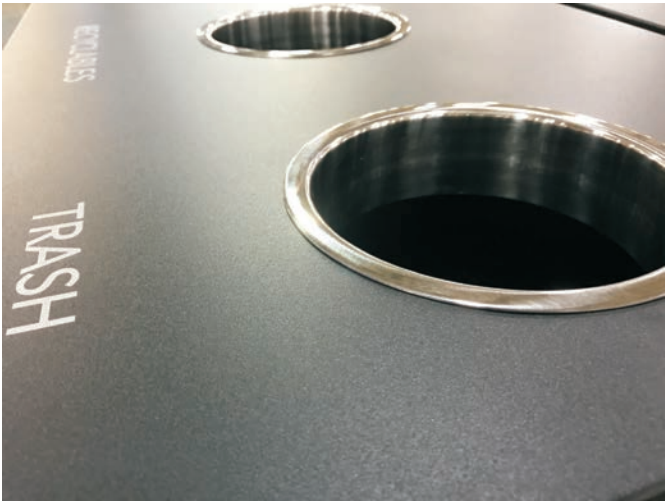

# Signature 3 stream - metal CA - 316-M

# Signature - 3 stream - metal CA - 316-M

- **Model:** CA-316-M
- **Material:** 18ga Steel
- **Liner:** Rigid plastic liners  
14" by 10.5" by 28"  
15.5 US gal each X 3
- **Finish:** Powder coated
- **Dimensions:** 18"(d) x 33.5"(w) x 30"(h)
- **Openings:** 6" diameter openings  
optional stainless inserts
- **Labelling:** Vinyl labels  
optional screen printed
- **Weight:** 85 lbs
- **Installation:** Non slip leveller glides