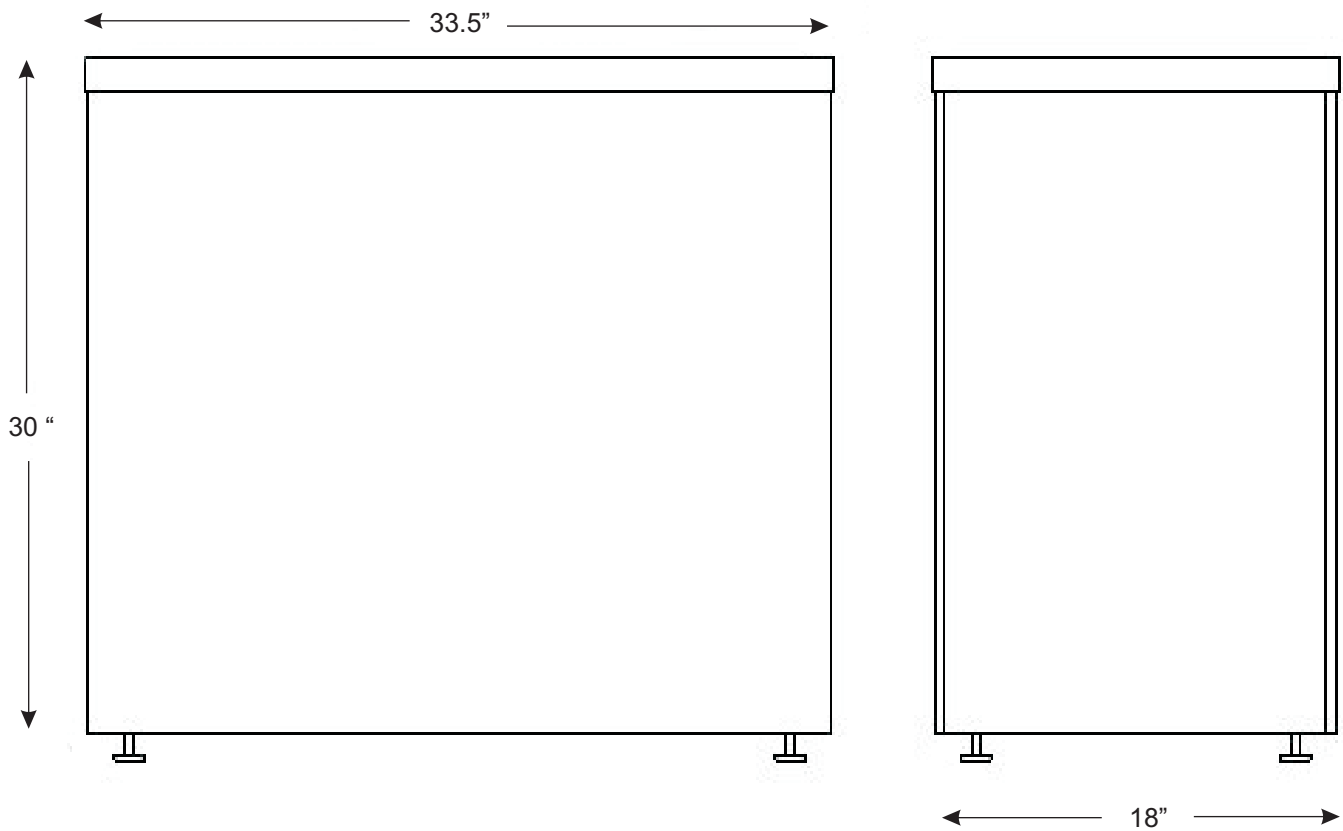

# Signature 3 stream - metal CA - 316-M

# Signature - 3 stream - metal CA - 316-M

- **Model:** CA-316-M
- **Material:** 18ga Steel
- **Liner:** Rigid plastic liners  
14" by 10.5" by 28"  
15.5 US gal each X 3
- **Finish:** Powder coated
- **Dimensions:** 18"(d) x 33.5"(w) x 30"(h)
- **Openings:** 6" diameter openings  
optional stainless inserts
- **Labelling:** Vinyl labels  
optional screen printed
- **Weight:** 85 lbs
- **Installation:** Non slip leveller glides